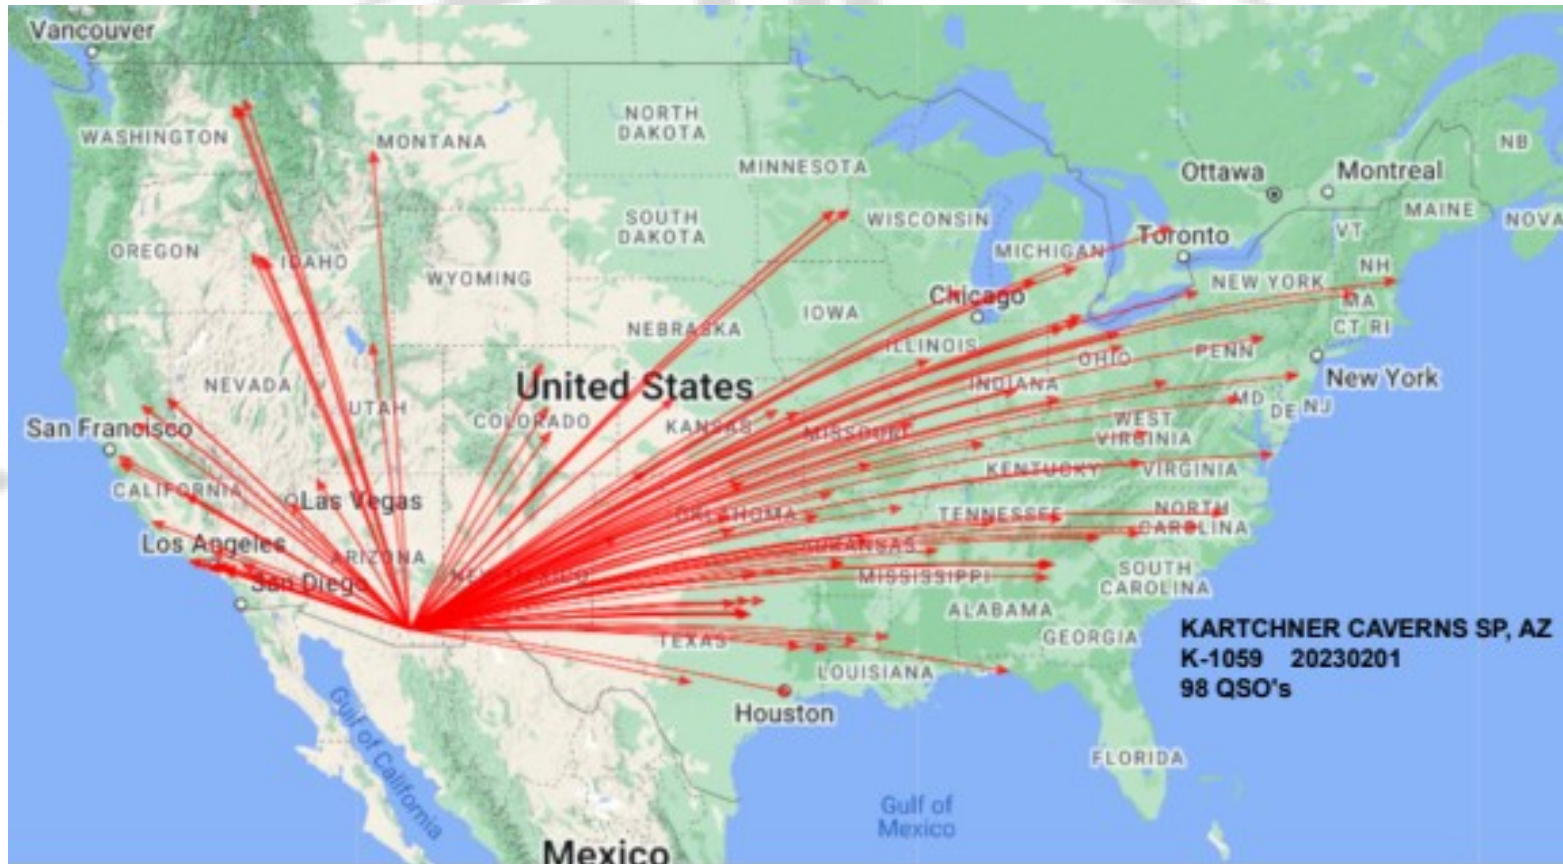

POWER (W) **MODE**

MY PARK **MY CALLSIGN**

MY GRID **CLUB CALLSIGN**

MY STATE **MY COUNTY**

Entries 3

QSO Map

POTA Spots

TIME ON	CALLSIGN	RST ↑	RST ↓	STATE	FREQUENCY	BAND	MODE	THEIR PARK	
18:57 2023-02-03	K7AFA	59	59	AZ		20m	SSB		✔
18:57 2023-02-03	K3BAT	59	59	AZ		20m	SSB		○
18:57 2023-02-03	N7AOD	59	59	AZ		20m	SSB	K-1059	✔

Parks On The Air

	PARK:	DATE:		BAND/MODE
	CALL	TIME	STATE	PK to PK
1				
0				
0				
0				

Parks On The Air

Parks **O**n **T**he **A**ir

GET OUT THERE AND

POTA!!

Parks On The Air

QUESTIONS ??