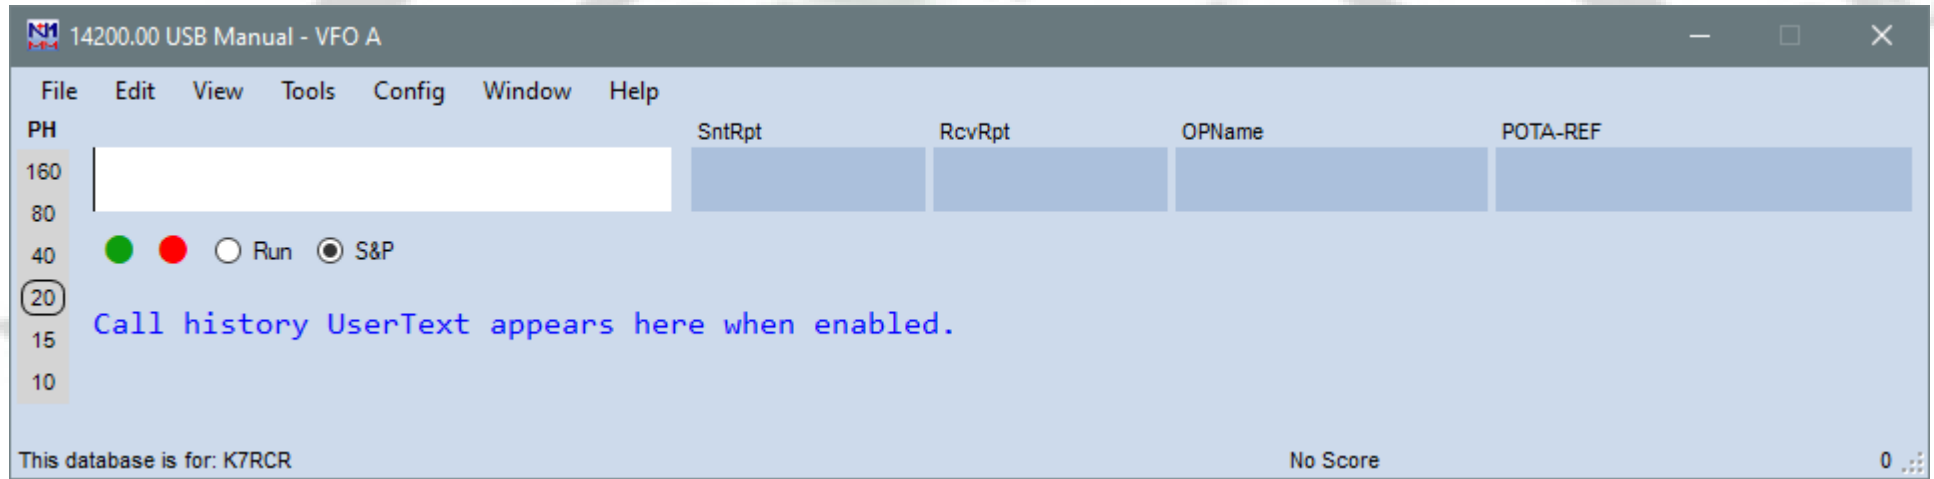

Parks On The Air